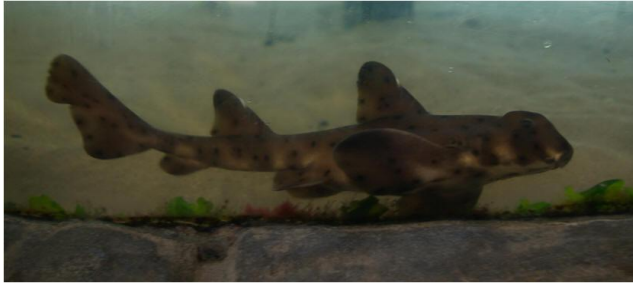

Horn Shark

Description: The horn shark has brownish-gray skin with black spots and ridges along each eye. It has a spine or horn located in the front of each dorsal fin.

Defense: It has spines and can camouflage.

Where they are Found: Horn sharks are found from central California to Baja California.

Diet: These sharks are nighttime feeders. They feed on fish, squid, crabs and sea urchins.

WOW!!! The horn shark lays spiral shaped eggs that they wedge between rocks for protection.