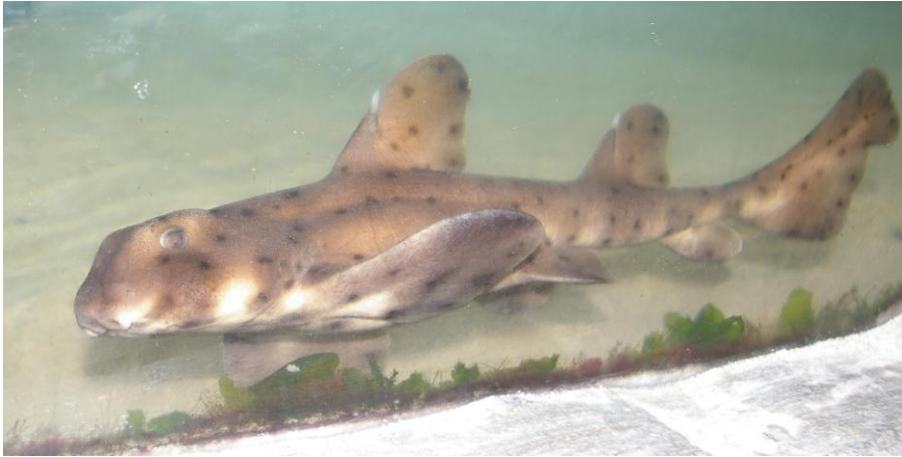

Horn Shark

Description: The horn shark has brownish-gray skin with black spots and ridges along each eye. It has a spine or horn located in the front of each dorsal fin.

Where they are Found: Horn sharks are found in kelp forests from central California to Baja California.

Diet: These sharks are nighttime feeders. They feed on fish, squid, crabs and sea urchins.

Defense: The horn shark has spines on its back and can camouflage in the kelp.

WOW!!! The horn shark lays spiral shaped eggs that they wedge between rocks for protection.